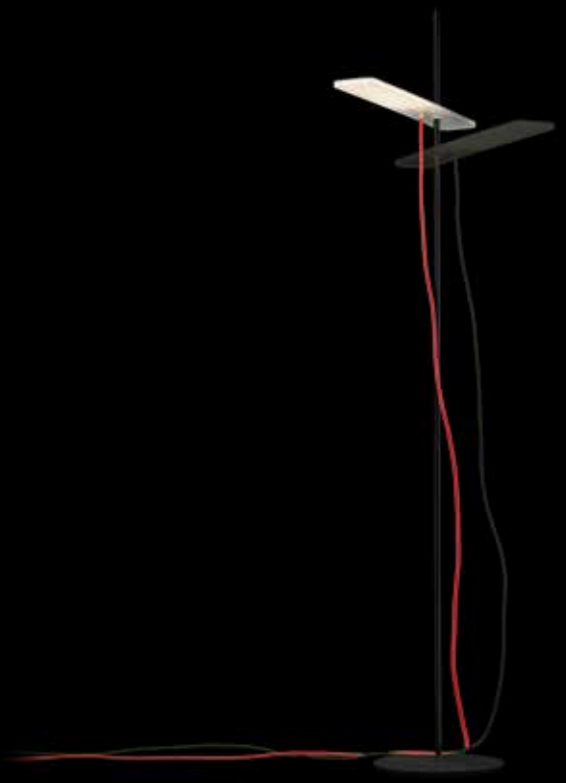

SISTER JANE

LICHTPADDEL FÜR STEHLEUCHTE / LIGHT PADDLE FOR FLOORSTANDING LUMINAIRE

LED-Lichtpaddel zur Adaption an vorhandene Stehleuchte LADY JANE oder für variable Anwendungen im Wohnbereich, Diffusorfläche aus Acrylglas zur Entblendung und Lichtlenkung mittels ausgerichteter Kegelsenkungen, Abdeckung aus Aluminium, weiß hochglänzend (RAL 9003 hochglänzend), frei geführte Zuleitung in drei Farbvarianten, Kabelverbindung leicht lösbar (Stolperschutz), durch eine berührungslose Gestensteuerung ist der Leuchtenkopf intuitiv bedien- und dimmbar und kann mit der beliegenden Y-Weiche an dem bereits vorhandenen Konverter einer LADY JANE Stehleuchte betrieben werden, bei separater Anwendung ist ein externer Nimbus-Konverter erforderlich.
Design: Sven von Boetticher / Nimbus

SISTER JANE	2700 K	3000 K	4000 K
zusätzlicher Leuchtenkopf für Lady Jane			
mit Gestensteuerung	547-261	547-259	—

Zubehör

Bitte pro Leuchte eines der drei Zuleitungskabel bestellen!

textiles Zuleitungskabel für

Lady Jane / Sister Jane

dunkelgrau	546-878	546-878
pink	546-379	546-379
neongrün	546-877	546-877