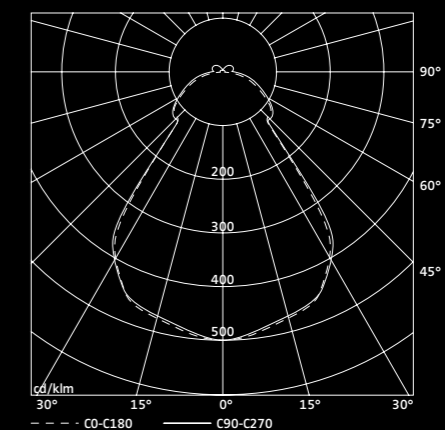

SISTER JANE	2700 K	3000 K	4000 K
additional luminaire head for Lady Jane			
with gesture control	547-261	547-259	—

Accessoires

please order one of the following three textile supply cables for each luminaire!

textile supply cable for

Lady Jane / Sister Jane

darkgrey	546-878	546-878
pink	546-379	546-379
neongreen	546-877	546-877

ABMESSUNGEN	515 x 80 x 10 mm, Textilkabel (dunkelgrau/pink/neongrün), Länge 4 m
GEWICHT	700 g
LICHTTECHNIK	LED-Technologie 24 V DC (ohne Konverter) 2700 K 9 W A+ 3000 K 9 W A+
LEUCHTENLICHTSTROM	~ 895 lm
LICHTVERTEILUNG	95 % direktstrahlend
SCHUTZART	IP20

DIMENSIONS	515 x 80 x 10 mm, textile cable (darkgrey/pink/neongreen), length 4 m
WEIGHT	700 g
LIGHT TECHNOLOGY	LED technology 24 V DC (without converter) 2700 K 9 W A+ 3000 K 9 W A+
LUMINOUS FLUX	~ 895 lm
LIGHT DISTRIBUTION	95 % direct beam
DEGREE OF PROTECTION	IP20

lm /klm
30° 15° 0° 15° 30°
--- C0-C180 — C90-C270