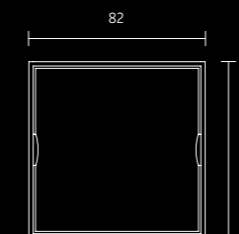

cut out:  
h 86 × w 86 × d 45 mm

<b>RAHMENLOS</b> Recessed ceiling-mounted luminaire for flush mounting with installation kit for brick/ hollow blocks	2700 K	3000 K	4000 K
with space for converter	<b>010-466</b>	<b>004-154</b>	<b>010-555</b>

recess:

h 215 × w 105 × d 45 mm

without space for converter

**010-467** **004-157** **010-556**

recess:  
h 140 × w 105 × d 45 mm

ABMESSUNGEN	82 × 82 × 30 mm
GEWICHT	188 g
LICHTTECHNIK	LED-Technologie 24 V DC (ohne Konverter)
	2700 K 7,1 W A+ CRI > 90
	3000 K 6,8 W A+ CRI > 90
	4000 K 6,5 W A+ CRI > 90
LEUCHTENLICHTSTROM	~ 580 lm
LICHTVERTEILUNG	100 % direktstrahlend
SCHUTZART	IP20

DIMENSIONS	82 × 82 × 30 mm
WEIGHT	188 g
LIGHT TECHNOLOGY	LED technology 24 V DC (without converter)
	2700 K 7,1 W A+ CRI > 90
	3000 K 6,8 W A+ CRI > 90
	4000 K 6,5 W A+ CRI > 90
LUMINOUS FLUX	~ 580 lm
LIGHT DISTRIBUTION	100 % direct beam
DEGREE OF PROTECTION	IP20

DIMENSIONS	82 × 82 × 30 mm
WEIGHT	188 g
LIGHT TECHNOLOGY	LED technology 24 V DC (without converter)
	2700 K 3 W A+
	3000 K 3 W A+
	4000 K 3 W A+
LUMINOUS FLUX	~145 lm
LIGHT DISTRIBUTION	100 % direct beam
DEGREE OF PROTECTION	IP20