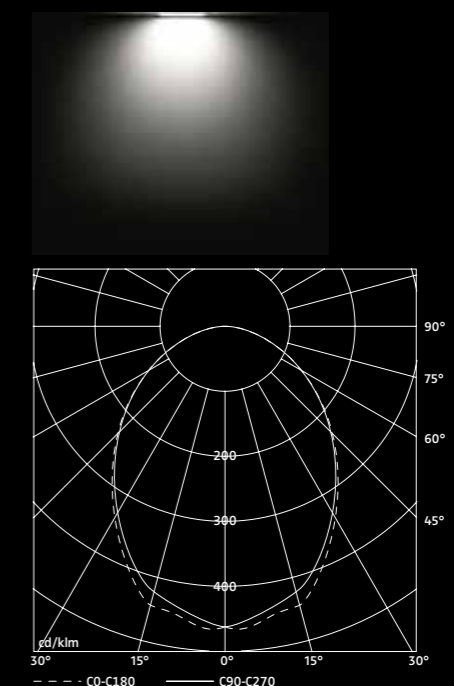

cut out:  
h 86 × w 86 × d 45 mm

<b>RAHMENLOS</b> Recessed ceiling-mounted luminaire for flush mounting with installation kit for brick/ hollow blocks	2700 K	3000 K	4000 K
with space for converter	<b>010-466</b>	<b>004-154</b>	<b>010-555</b>

recess:

h 215 × w 105 × d 45 mm

without space for converter

**010-467** **004-157** **010-556**

recess:  
h 140 × w 105 × d 45 mm

ABMESSUNGEN	82 × 82 × 30 mm
GEWICHT	188 g
LICHTTECHNIK	LED-Technologie 24 V DC (ohne Konverter)
	2700 K 7,1 W A+ CRI > 90
	3000 K 6,8 W A+ CRI > 90
	4000 K 6,5 W A+ CRI > 90
LEUCHTENLICHTSTROM	~ 580 lm
LICHTVERTEILUNG	100 % direktstrahlend
SCHUTZART	IP20

DIMENSIONS	82 × 82 × 30 mm
WEIGHT	188 g
LIGHT TECHNOLOGY	LED technology 24 V DC (without converter)
	2700 K 7,1 W A+ CRI > 90
	3000 K 6,8 W A+ CRI > 90
	4000 K 6,5 W A+ CRI > 90
LUMINOUS FLUX	~ 580 lm
LIGHT DISTRIBUTION	100 % direct beam
DEGREE OF PROTECTION	IP20

DIMENSIONS	82 × 82 × 30 mm
WEIGHT	188 g
LIGHT TECHNOLOGY	LED technology 24 V DC (without converter)
	2700 K 3 W A+
	3000 K 3 W A+
	4000 K 3 W A+
LUMINOUS FLUX	~145 lm
LIGHT DISTRIBUTION	100 % direct beam
DEGREE OF PROTECTION	IP20