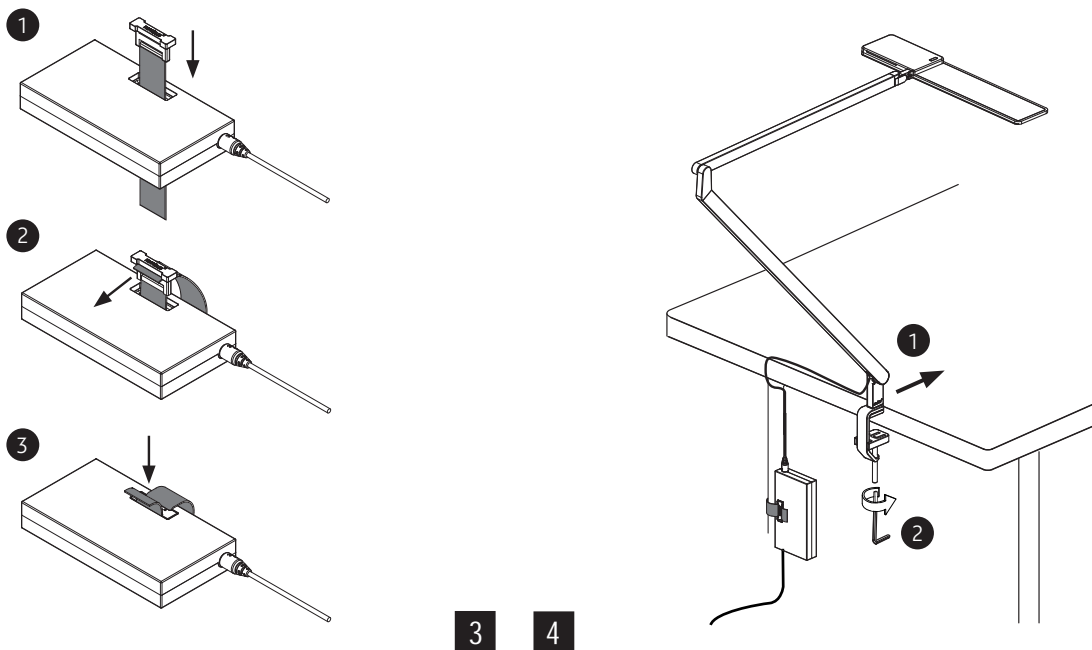

010-141 . 009-128 . 010-142
010-145 . 009-124 . 010-146
010-143 . 008-831 . 010-144
546-320 . 010-509 . 546-124
010-858 . 009-132 . 010-857

230 V ~ / 50 Hz
230 V AC / 50 Hz

Schutzart IP 20
protection degree IP 20

Leistungsdaten siehe Typenschild !
Performance data see rating label !