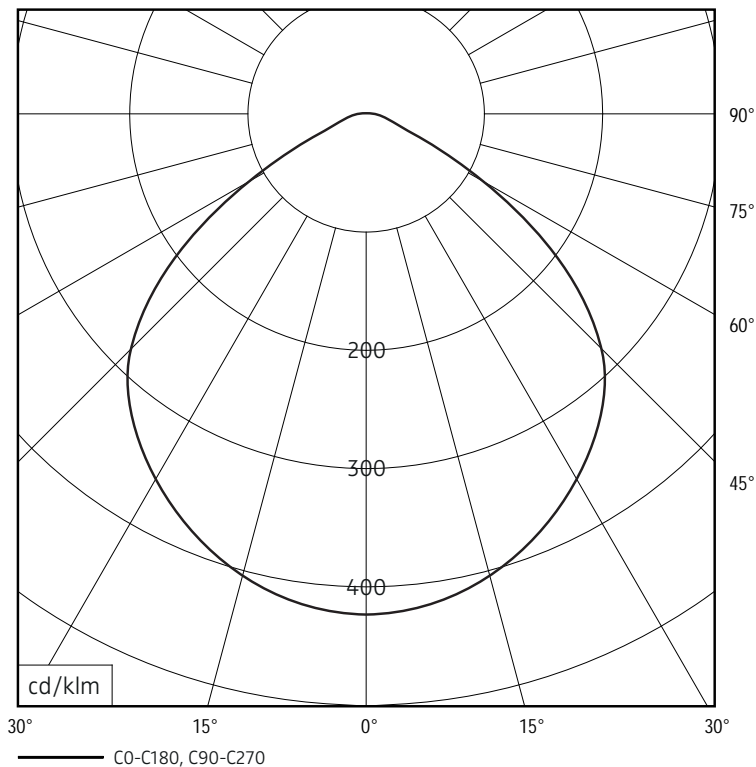

dimensions:

583 x 762 x 75 mm

materials:

profile: aluminium,
hinges: zinc die-cast,
flexible supply cord from converter to luminaire,
black, round profile, length 1,5 m

weight:

1100 grams

power supply:

15 W / 230 volts AC / 50 Hz / energy efficiency class A

number of LED:

84 pcs

degree of protection:

IP 20

luminous flux:

1005 lm

directional characteristics:

wide beam

LICHTVERTEILUNGSKURVE UND ABSTRAHLCHARAKTERISTIK LIGHT DISTRIBUTION CURVE AND DIRECTIONAL CHARACTERISTICS

Lichtberechnungsdaten (EULUMDAT) unter www.nimbus-group.com

ISOMETRIE UND ABMESSUNGEN / SIZES

ROXXANE OFFICE