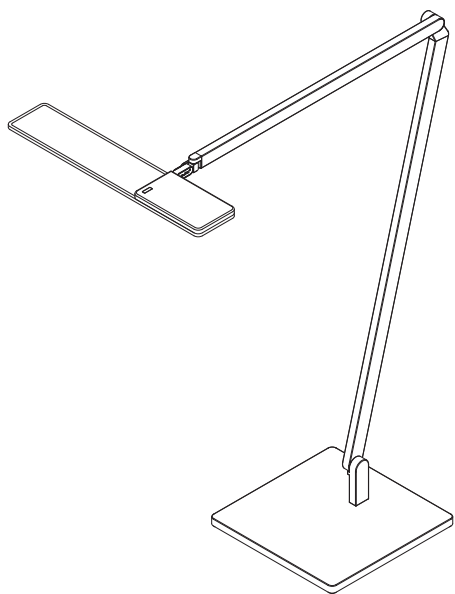

ISOMETRIE UND ABMESSUNGEN / SIZES