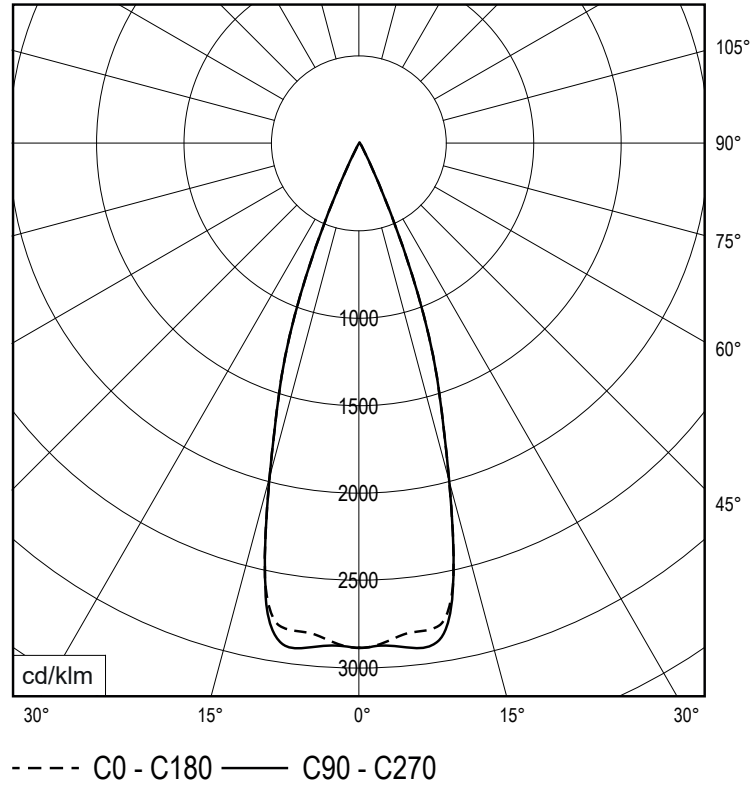

luminous flux / lumens per watt:

colour temperature adjustable (tunable white) 2700-5000 K
40°: 550 lm @ 2700 K / 38 lm/W, 680 lm @ 5000 / 45 lm/W
80°: 725 lm @ 2700 K / 50 lm/W, 900 lm @ 5000 K / 60 lm/W

control / dimming:

via the Häfele Connect Mesh app
(based on **Bluetooth**[®] wireless technology)

frequency band: 2402-2480 MHz

max. antenna power: +4 dBm

certificates:

This product contains light sources of energy efficiency class F.

LICHTVERTEILUNG LIGHT DISTRIBUTION

Abstrahlwinkel 40°
beam angle 40°

Abstrahlwinkel 80°
beam angle 80°

ISOMETRIE UND ABMESSUNGEN / SIZES

Leuchtenkopf
luminaire head

Deckenring für Direktmontage
ceiling ring for direct mounting