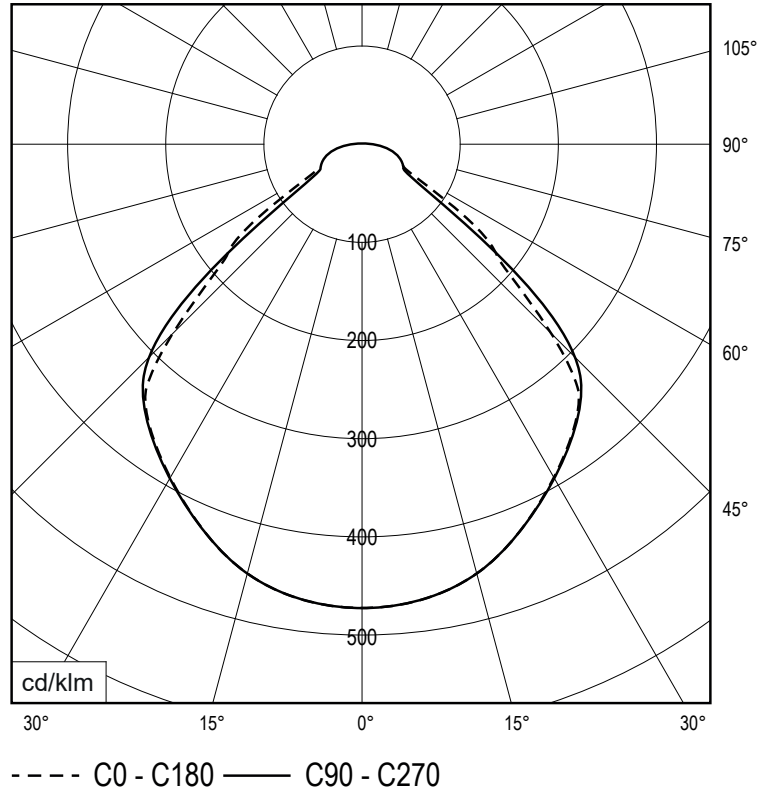

dimensions / weight:

240 x 240 x 13 mm / approx. 600 grams

materials:

body: acrylic glass

back cover: aluminium

mounting via snap-in hooks or magnets on the back

power consumption:

12.5 W / 24 volts DC (SELV)

number of LED / light distribution:

128 pcs / 100 % direct beam, wide beam

luminous flux / lumens per watt:

colour temperature adjustable (tunable white) 2700-5000K

1080 lm @ 2700K / 86 lm/W, 1355 lm @ 5000K / 108.4 lm/W

control / dimming:

via the Häfele Connect Mesh app

(based on **Bluetooth**® wireless technology)

frequency band: 2402-2480 MHz

max. antenna power: +4 dBm

certificates:

This product contains light sources of energy efficiency class F.

LICHTVERTEILUNG LIGHT DISTRIBUTION

Lichtverteilungskurve
light distribution curve

Abstrahlcharakteristik
directional characteristics

ISOMETRIE UND ABMESSUNGEN / SIZES

Leuchtenkopf
luminaire head

Deckenring für Direktmontage
ceiling ring for direct mounting