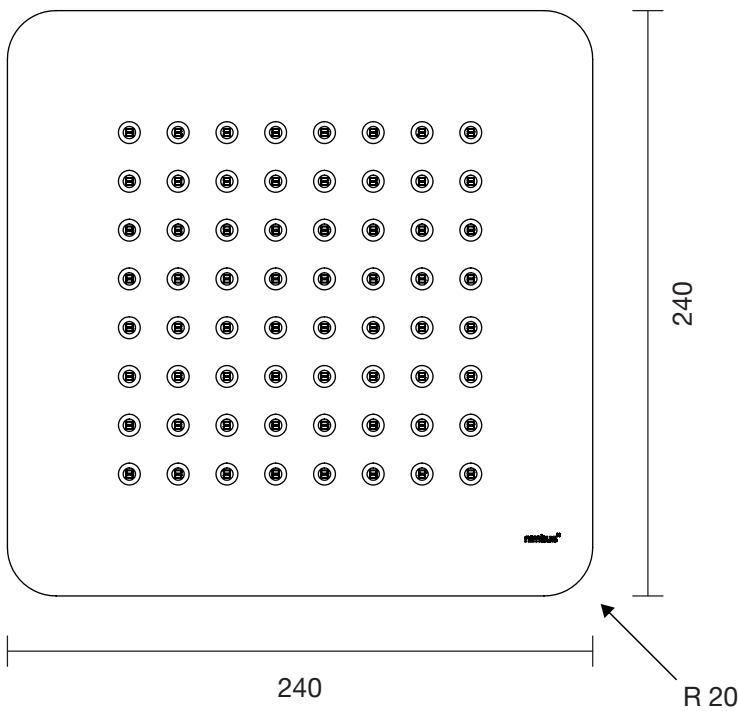

dimensions / weight:

240 x 240 x 13 mm / approx. 600 grams

materials:

body: acrylic glass

back cover: aluminium

mounting via snap-in hooks or magnets on the back

power consumption:

12.5 W / 24 volts DC (SELV)

LICHTVERTEILUNG LIGHT DISTRIBUTION

Lichtverteilungskurve
light distribution curve

Abstrahlcharakteristik
directional characteristics

ISOMETRIE UND ABMESSUNGEN / SIZES

Leuchtenkopf
luminaire head

Deckenring für Direktmontage
ceiling ring for direct mounting