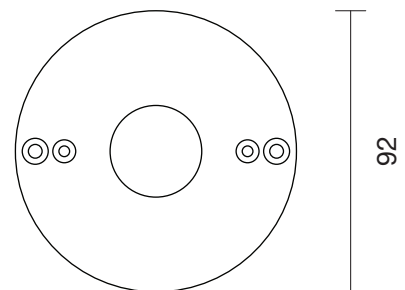

dimensions / weight:

240 x 240 x 13 mm / approx. 600 grams

materials:

body: acrylic glass

back cover: aluminium

mounting via snap-in hooks or magnets on the back

power consumption:

12.5 W / 24 volts DC (SELV)

LICHTVERTEILUNG LIGHT DISTRIBUTION

Lichtverteilungskurve
light distribution curve

Abstrahlcharakteristik
directional characteristics

ISOMETRIE UND ABMESSUNGEN / SIZES

Leuchtenkopf
luminaire head

Deckenring für Direktmontage
ceiling ring for direct mounting