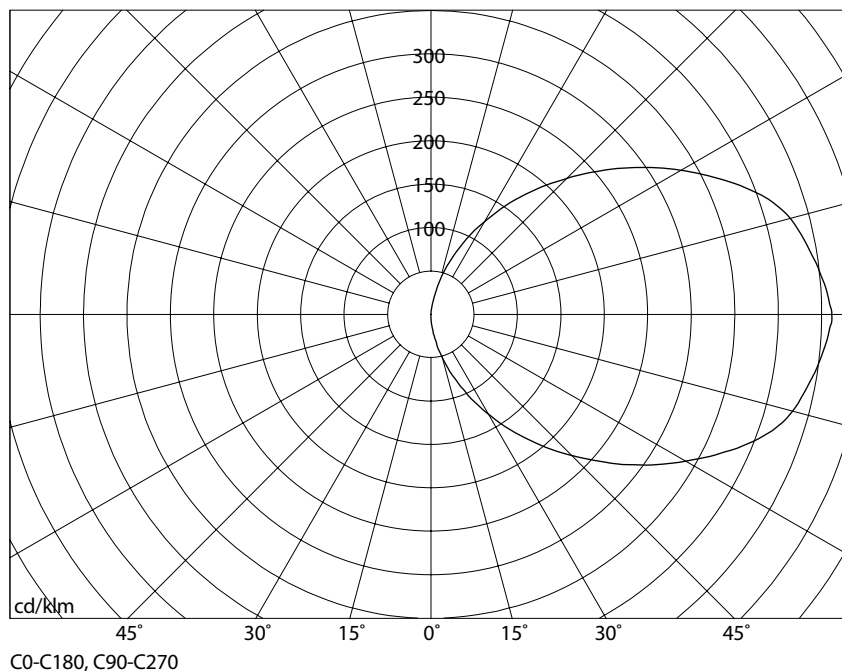

36 LED's

degree of protection:

IP 20

luminous flux:

145 lm

light distribution:

100 % direct beam

CRI:

80

certificates:

cleaning and care:

switch of luminaire while cleaning. Do not use any acidly or abrasive cleanser. We recommend to clean the luminaire only with a microfibre towel.

LICHTVERTEILUNGSKURVE UND ABSTRAHLCHARAKTERISTIK / LIGHT DISTRIBUTION CURVE AND DIRECTIONAL CHARACTERISTIC