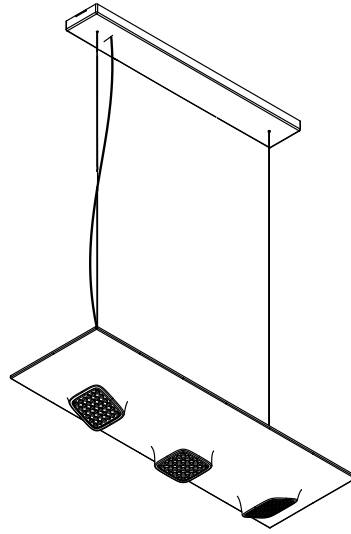

ISOMETRIE UND MASSE / SIZES