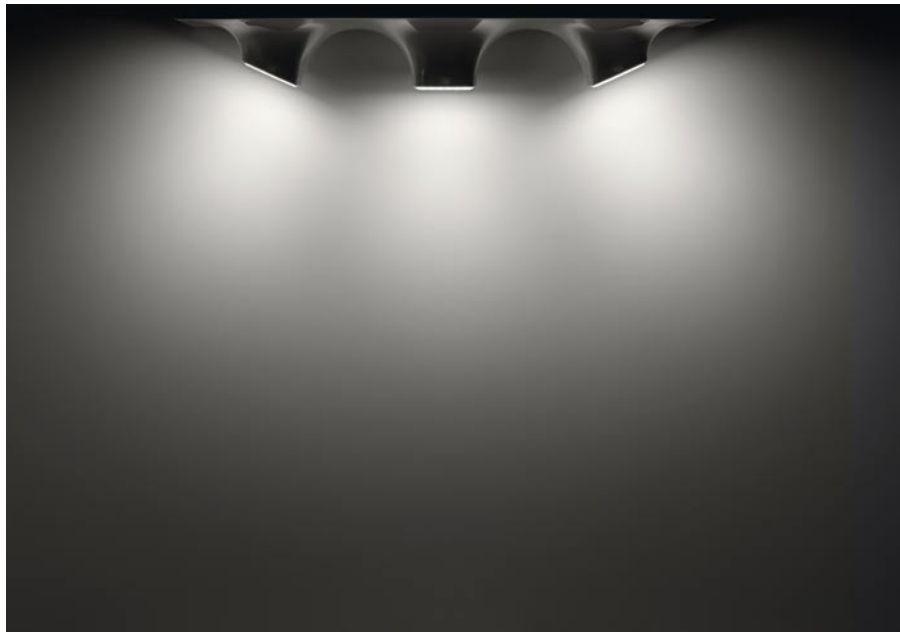

LICHTVERTEILUNGSKURVE UND ABSTRAHLCHARAKTERISTIK / LIGHT DISTRIBUTION CURVE AND DIRECTIONAL CHARACTERISTIC

Lichtberechnungsdaten (EULUMDAT) unter www.nimbus-group.com