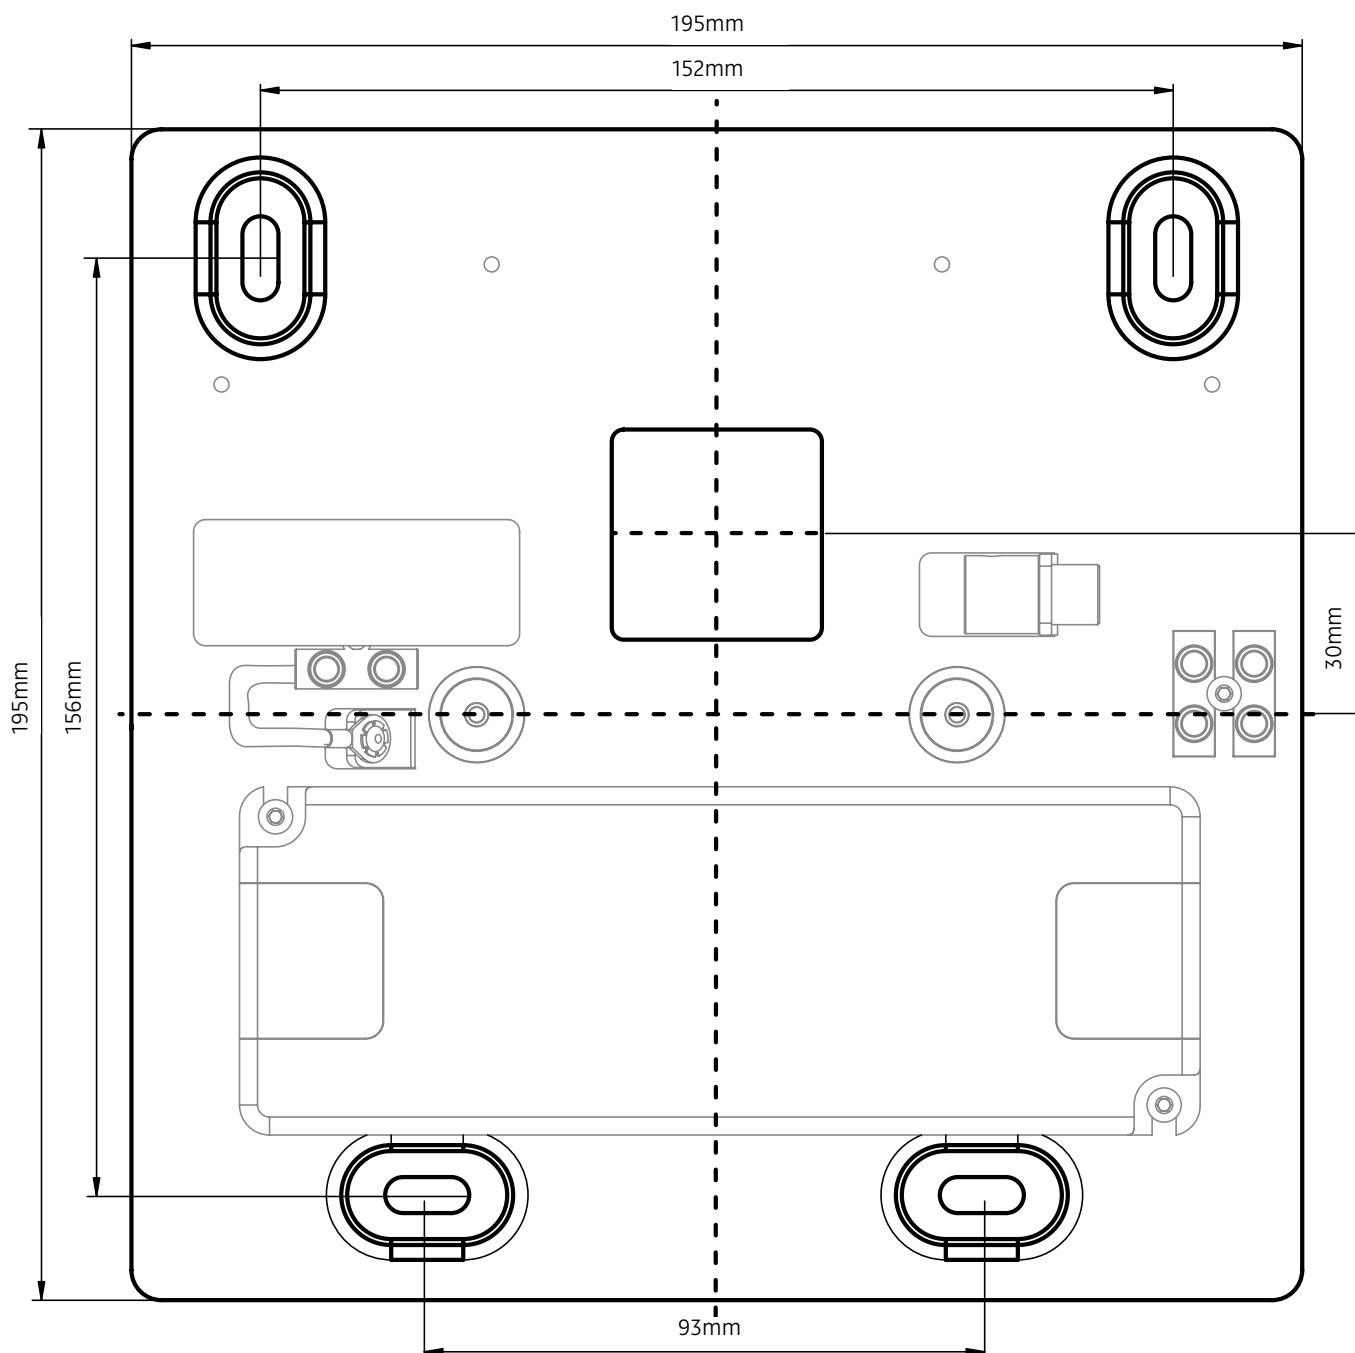

500 x 500 x 2000 mm

materials:

housing: PMMA brilliant black

mounting plate: steel

weight:

3200 gram

light technology:**LED.next** -technology integrated**power supply:**

32 W / 230 Volt AC

MONTAGEBLECH/ MOUNTING PLATE