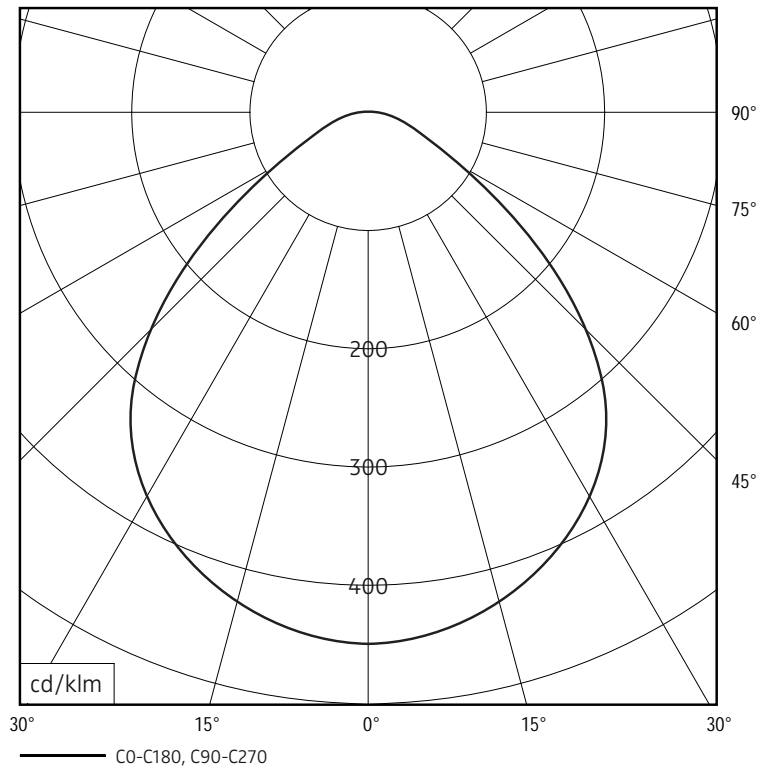

dimensions:

620 x 537 x 110 mm

materials:

profile: aluminium,
hinges: zinc die-cast,
flexible supply cord from converter to luminaire,
black, round profile, length 1,5 m

weight:

700 grams

power supply:

7,5 W / 230 volts AC / 50 Hz / energy efficiency class A

number of LED:

36 pcs

degree of protection:

IP 20

luminous flux:

413 lm

directional characteristics:

wide beam

LICHTVERTEILUNGSKURVE UND ABSTRAHLCHARAKTERISTIK LIGHT DISTRIBUTION CURVE AND DIRECTIONAL CHARACTERISTICS

Lichtberechnungsdaten (EULUMDAT) unter www.nimbus-group.com

ISOMETRIE UND ABMESSUNGEN / SIZES

ROXXANE HOME