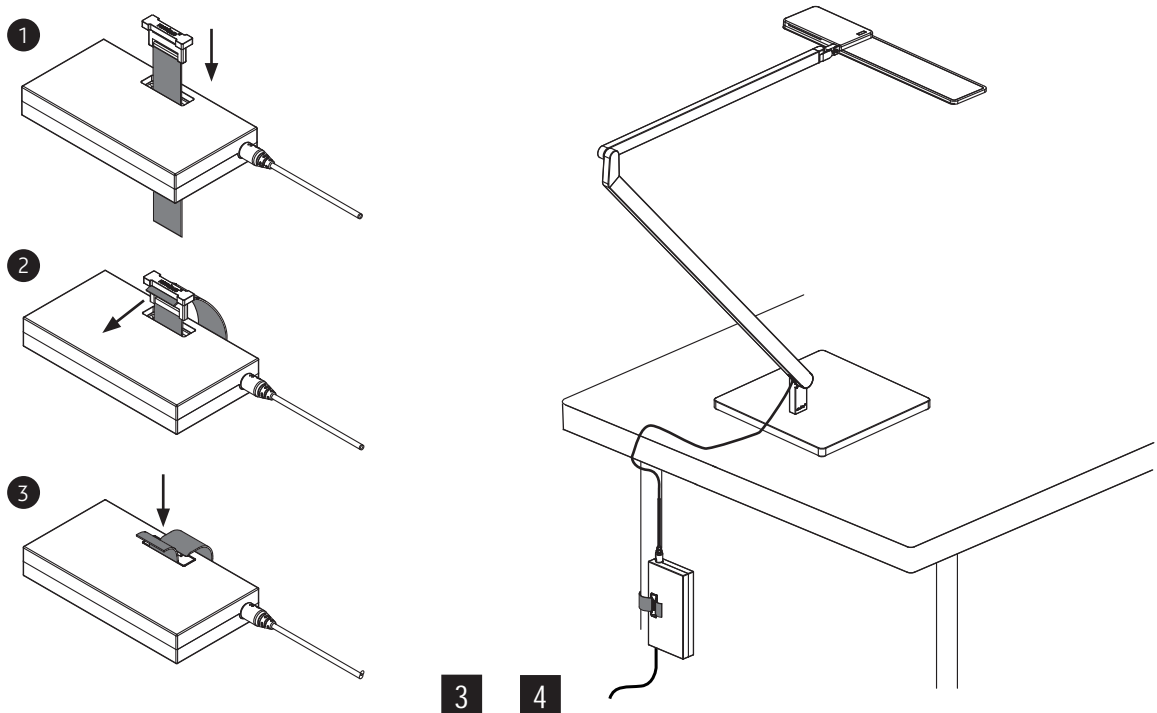

ROXXANE OFFICE

Tischleuchte / desk luminaire

nimbus^x

MONTAGE / MOUNTING

Zubehör:

A

Fußplatte / base plate
009-157 weiß / white
008-858 silber / silver
009-153 schwarz / black
010-514 NEON / NEON
009-825 sonder / custom

B

Tischklemme / table clamp
008-768

Zur Vermeidung von Gefährdungen darf eine beschädigte äußere flexible Leitung dieser Leuchte ausschließlich vom Hersteller, seinem Servicevertreter oder einer vergleichbaren Fachkraft ausgetauscht werden !

In order to avoid danger the outer flexible cable of this luminaire must be replaced only by the producer of the luminaire, his service representative or any similar qualified person !