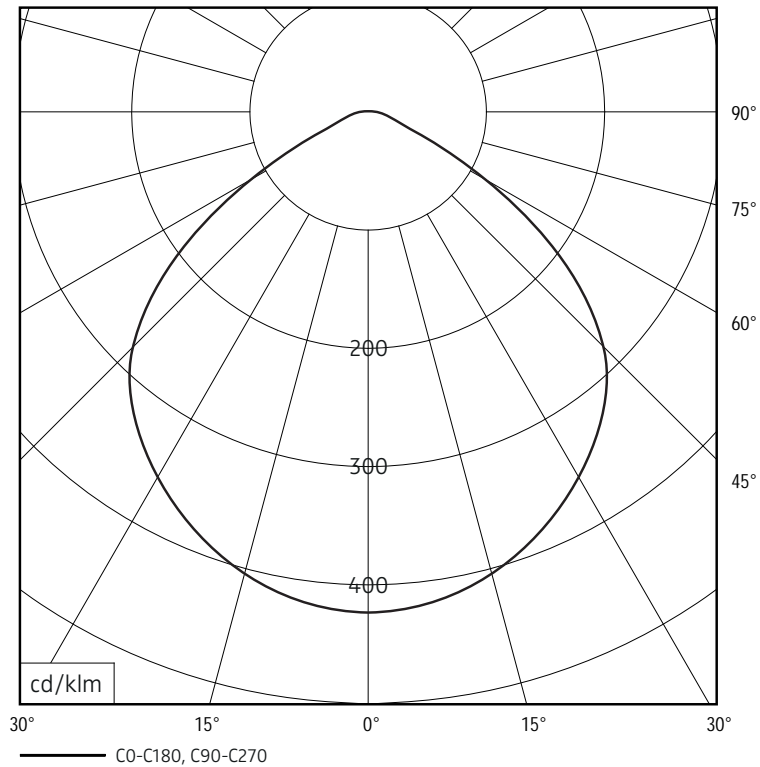

dimensions:

583 x 762 x 75 mm

materials:

profile: aluminium,
hinges: zinc die-cast,
flexible supply cord from converter to luminaire,
black, round profile, length 1,5 m

weight:

1100 grams

power supply:

15 W / 230 volts AC / 50 Hz / energy efficiency class A

number of LED:

84 pcs

degree of protection:

IP 20

luminous flux:

1005 lm

directional characteristics:

wide beam

LICHTVERTEILUNGSKURVE UND ABSTRAHLCHARAKTERISTIK LIGHT DISTRIBUTION CURVE AND DIRECTIONAL CHARACTERISTICS

Lichtberechnungsdaten (EULUMDAT) unter www.nimbus-group.com

ISOMETRIE UND ABMESSUNGEN / SIZES

ROXXANE OFFICE