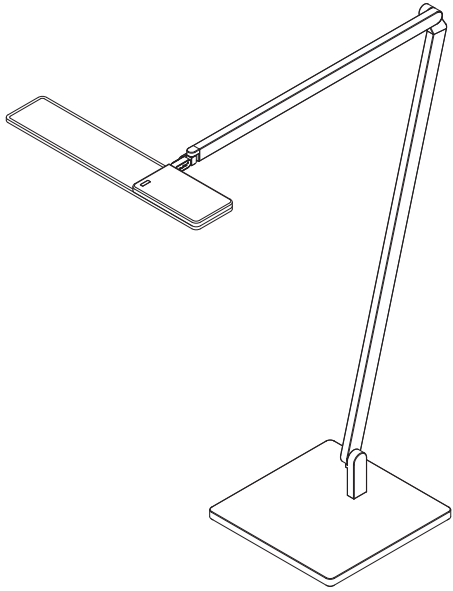

ISOMETRIE UND ABMESSUNGEN / SIZES