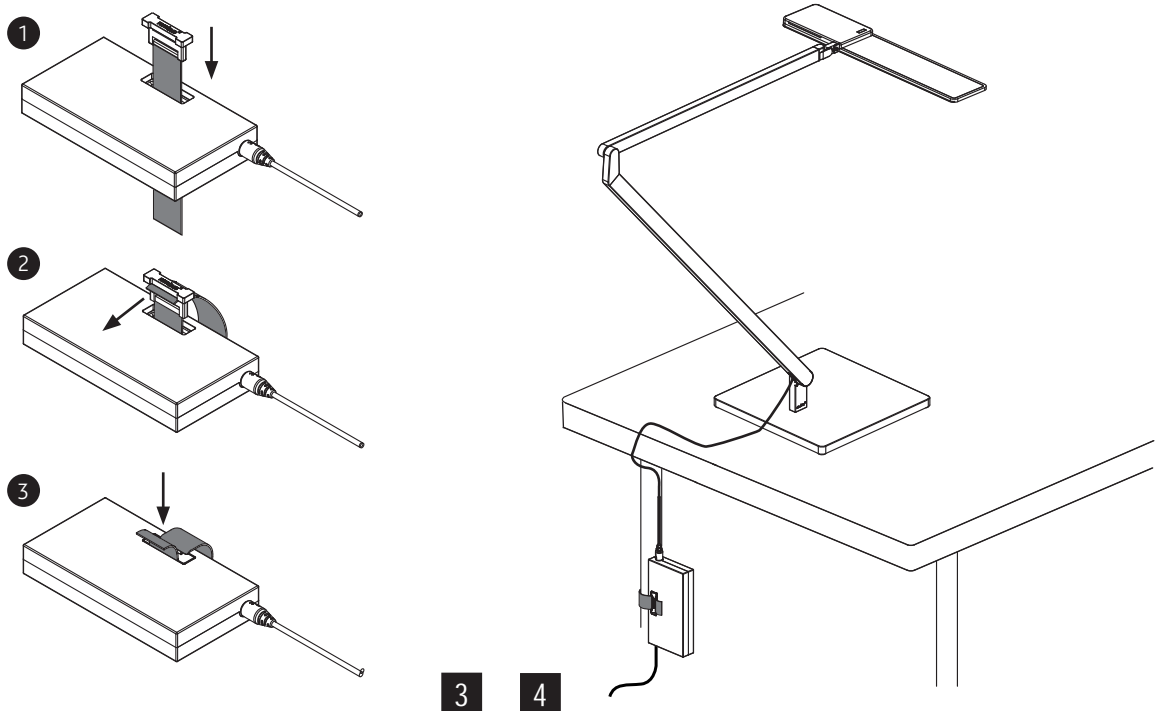

ROXXANE OFFICE

Tischleuchte / desk luminaire

nimbus^x

MONTAGE / MOUNTING

Zubehör:

A

Fußplatte / base plate
009-157 weiß / white
008-858 silber / silver
009-153 schwarz / black
010-514 NEON / NEON
554-131 bronze / bronze
009-825 sonder / custom

B Tischklemme / table clamp
008-768

Zur Vermeidung von Gefährdungen darf eine beschädigte äußere flexible Leitung dieser Leuchte ausschließlich vom Hersteller, seinem Servicevertreter oder einer vergleichbaren Fachkraft ausgetauscht werden !

In order to avoid danger the outer flexible cable of this luminaire must be replaced only by the producer of the luminaire, his service representative or any similar qualified person !