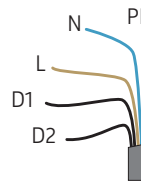

MODUL L 112 LED.next

Deckenaufbauleuchte zur Montage an Konvertereinheit
ceiling luminaire for mounting on converter unit

nimbus^x

MONTAGE / MOUNTING

546-908 . 546-651 . 546-906

Montage und Betrieb der Leuchte nur in Innenräumen!
Mounting and use of luminaire only indoors!

Zubehör:
accessory:

230 V ~

Der elektrische Anschluss darf nur vom Fachmann ausgeführt werden!
Must be installed by a qualified electrician only!

Deckenauslass stromlos schalten!

Die mitgelieferten Silikonschläuche auf die Länge X kürzen und jeweils einen über die Einzeladern N und L (und über die Steuerleitungen für Taster-Dimmung) schieben.

Disconnect ceiling outlet from mains!

Shorten the silicone sleeves supplied to a length of X and place one over the individual wires marked N and L (as well as over control wires for push button operation).

Eventuell vorhandenen Schutzleiter isolieren und im Gehäuse unterbringen!

Insulate possible PE-wire and place it inside the housing!

grün-gelb / green-yellow = PE
blau / blue = N
braun / brown = L
2 x schwarz = Dimmer-Steuerung
2 x black = control wires

1 2

1 546-881 - Konverter in separatem Gehäuse, einfach schaltbar / converter in separate housing, switchable

Anschluss an 230 V ~ / connection to 230 V AC

Anschluss der Leuchte mit 24 V / connecting the luminaire with 24 volts

Polarität beachten!
Ensure correct polarity!

546-881: 230 V ~ / 50 - 60 Hz / sek. 24 V DC / max. 30 W
230 V AC / 50 - 60 Hz / sec. 24 V DC / max. 30 W

weiß = Plus
schwarz = Minus
white = plus
black = minus

Schutzart IP 20
protection degree IP 20