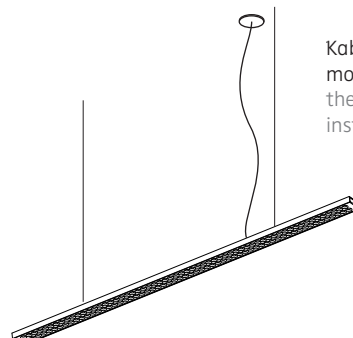

# L 120 LED.next

Pendelleuchte für Hohlraummontage / suspended luminaire for cavity mounting

nimbus<sup>x</sup>

Zubehör:  
Abdeckplatte 005-797  
accessory:  
cover for ceiling-opening  
005-797

3

4

Kabel zugentlastet montieren!  
the cable must be installed strain-relieved!

5

6

alternative Montageart: Montage an Paneel-Decke  
 alternative mounting: mounting on panelled ceiling