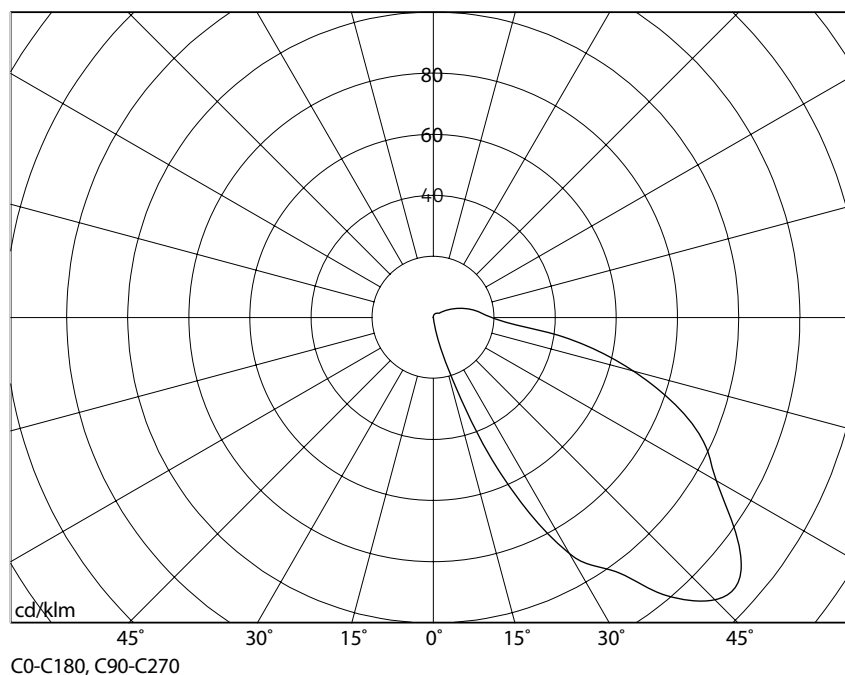

LICHTVERTEILUNGSKURVE UND ABSTRAHLCHARAKTERISTIK / LIGHT DISTRIBUTION CURVE AND DIRECTIONAL CHARACTERISTIC

Lichtberechnungsdaten (EULUMDAT) unter www.nimbus-group.com