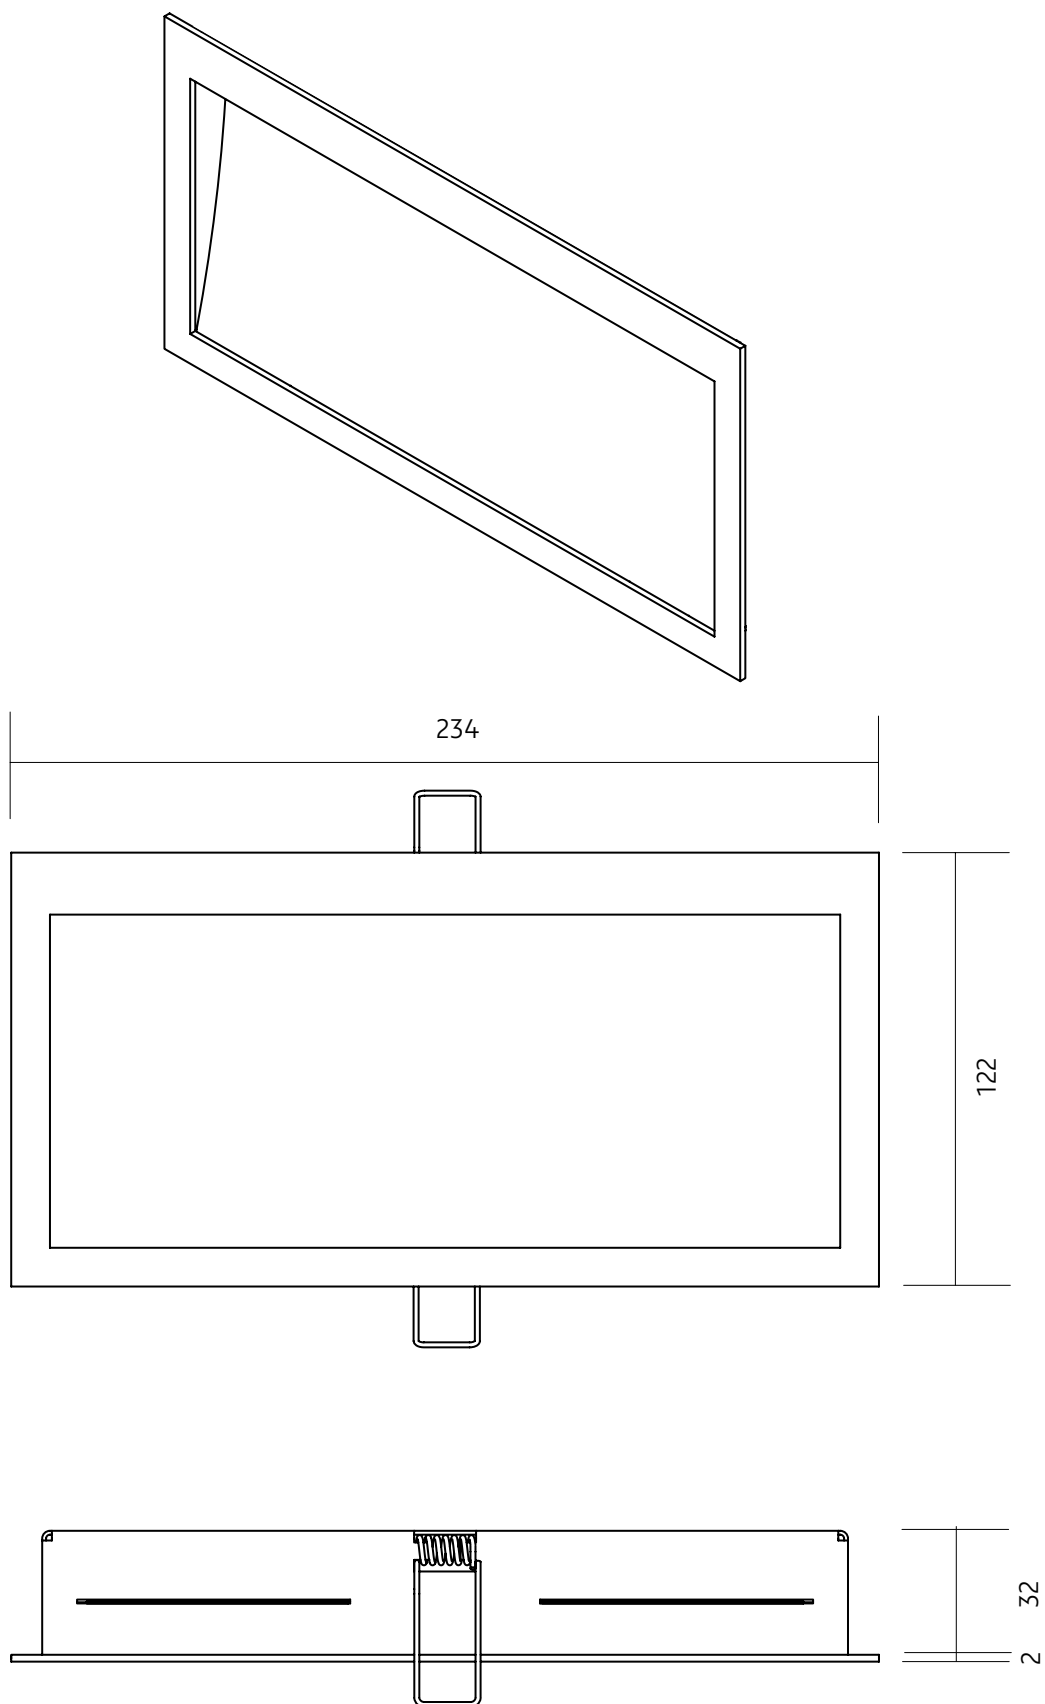

### Abmessungen:

234 x 122 x 34 mm

### description/design:

recessed wall-mounted luminaire for cavity mounting

### dimensions:

234 x 122 x 34 mm

# ISOMETRIE UND MASSE / SIZES