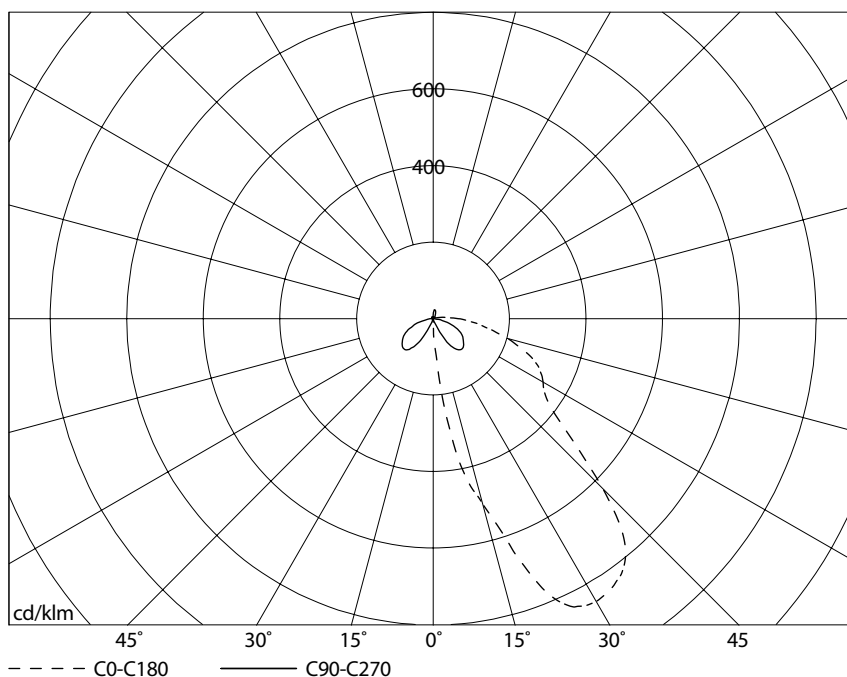

dimensions:

64 x 64 x 29 mm

materials:

aluminium, anodised silver

weight:

86 gram

light technology:

LED.next -technology integrated

light distribution:

100 % direct beam, asymmetrically

CRI:

80

certificates:

cleaning and care:

switch of luminaire while cleaning. Do not use any acidly or abrasive cleanser. We recommend to clean the luminaire only with a microfibre towel.

LICHTVERTEILUNGSKURVE UND ABSTRAHLCHARAKTERISTIK / LIGHT DISTRIBUTION CURVE AND DIRECTIONAL CHARACTERISTIC

Lichtberechnungsdaten (EULUMDAT) unter www.nimbus-group.com

ISOMETRIE UND MASSE / SIZES

ZEN IN S LED.next