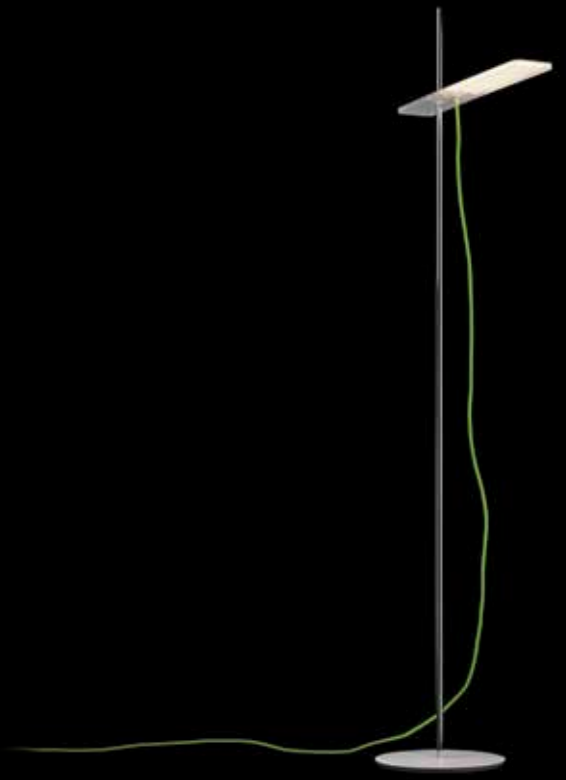

LADY JANE

STEHLEUCHE / FLOORSTANDING LUMINAIRE

LED-Stehleuchte für den Wohnbereich mit stufenlos höhenverstellbarem und frei drehbarem Lichtpaddel, Diffusorfläche aus Acrylglas zur Entblendung und Lichtlenkung nach unten mittels ausgerichteteter Kegelsenkungen, Abdeckung aus Aluminium, runde Fußplatte aus Stahl, beides weiß hochglänzend (RAL 9003 hochglänzend), gerader Leuchtenstab aus verchromtem Stahl, frei geführte Zuleitung in drei Farbvarianten, Kabelverbindung leicht lösbar (Stolperschutz), durch eine berührungslose Gestensteuerung ist die Leuchte intuitiv bedien- und dimmbar, optional kann ein zweiter Leuchtenkopf (SISTER JANE) installiert und mit einer Y-Weiche am bereits vorhandenen Konverter betrieben werden.

Design: Sven von Boetticher / Nimbus

LADY JANE	2700 K	3000 K	4000 K
Stehleuchte			
mit Gestensteuerung	547-260	546-385	—

Zubehör

Bitte pro Leuchte eines der drei Zuleitungskabel bestellen!

textiles Zuleitungskabel für Lady Jane / Sister Jane

dunkelgrau	546-878	546-878
pink	546-379	546-379
neongrün	546-877	546-877